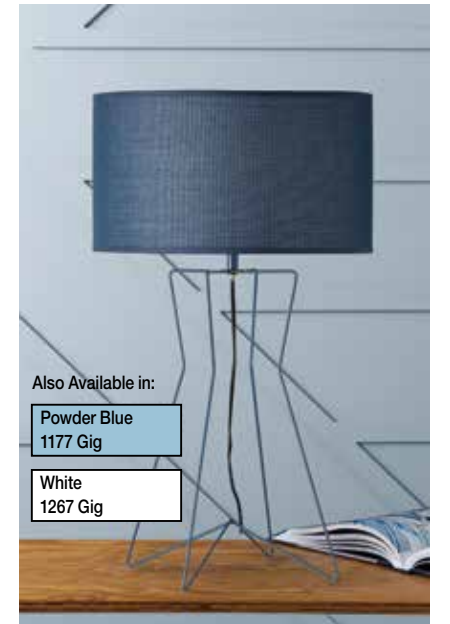

1200 Citygoat
Satin Black Floor Lamp
With side table & D40cm shade in White
H150cm. Lamp Type: E27 60w Max

1034W Evora
Satin Black Floor Lamp
Also available in Satin White
H169cm. Lamp Type: E27 60w Max

1082 Evora
Satin Black Desk Lamp
H61cm. Lamp Type: E27 60w Max

Rayray

1282 Rayray
Gold & Sage Green Floor Lamp
With Concrete Base
H145cm. Lamp Type: E27 60w Max

1281 Rayray
Gold & Sage Green Desk Lamp
With Concrete Base
H55cm. Lamp Type: E27 60w Max

Also Available in:
Powder Blue
1177 Gig
White
1267 Gig

1173 Gig
Navy Blue Wire Table Lamp
With D35cm shade in Navy Blue
H63cm. Lamp Type: E27 60W Max

Also Available in:
Powder Blue
1176 Littlewhy
White
1266 Littlewhy